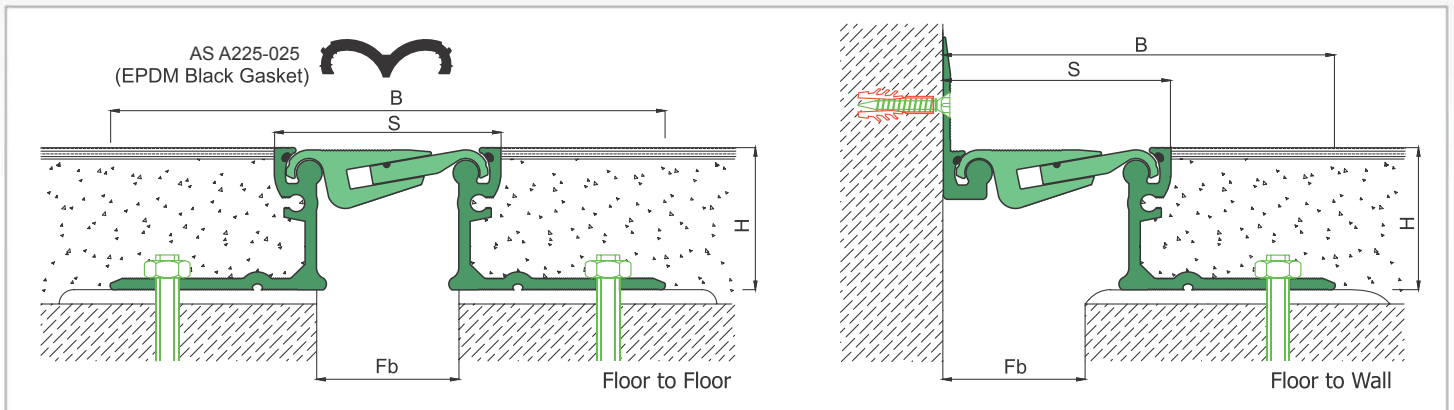

AS A225 profile is particularly designed for areas with heavy vehicle traffic. Pure metal structure characterizes AS A225 as a hardwearing & maintenance free profile. Hinged profile system and freely moving center pieces let the profile to meet displacements in 3 directions. Striated profile surface prevents slipping while the EPDM cords placed between the profiles eliminate metal stroking noise and minimize liquid leakage risk. Quite wide designed punched base frame lets the profile to be installed in an easy, quick and secured way. As pure metal profiles can not function in very narrow gaps, AS A225 – 030 profile with elastomeric gasket is designed and can be applied to gaps up to 25 mm. For surface mounted applications, AS U235 model is recommended. Profiles are delivered factory-assembled.

- Application Areas** : Indoor & Outdoor / Floor
- Ideal for** : Factories, Warehouses, Car Parks, Airports, Shopping Malls, Commercial & Public Buildings etc.
- Material** : Mill Finish Aluminum (Anodizing optional), EPDM Cord; EPDM Gasket ( Only AS A225-030 )
- Aluminum Alloy** : 6063 AA-USA / EN AW 6063
- Optional Supplies** : Fire Barrier, Waterproof EPDM membrane

\* Visuals are representative and the profile configuration may differ depending on the characteristics requested.

LOCATION	MODEL	GAP (Fb) mm	HEIGHT (H) MM	OVERALL WIDTH (B) mm	VISIBLE WIDTH (S) mm	MOVEMENT (W) mm	LOAD CAPACITY	STANDARD LENGTH (mt)
Floor to Floor	AS A225-025	25	30 / 38 / 50 / 70	170	55	+10 / -5	25 kN  120 kN	3
	AS A225-035	35	30 / 38 / 50 / 70	183	68	± 5	25 kN  300 kN	3
	AS A225-050	50	30 / 38 / 50 / 70	195	80	± 8	70 kN  300 kN	3
	AS A225-070	70	30 / 38 / 50 / 70	215	100	± 10	70 kN  300 kN	3
	AS A225-100	100	30 / 38 / 50 / 70	245	130	± 14	70 kN  300 kN	3
	AS A225-150	150	65	340	206	± 25	65 kN  300 kN	3