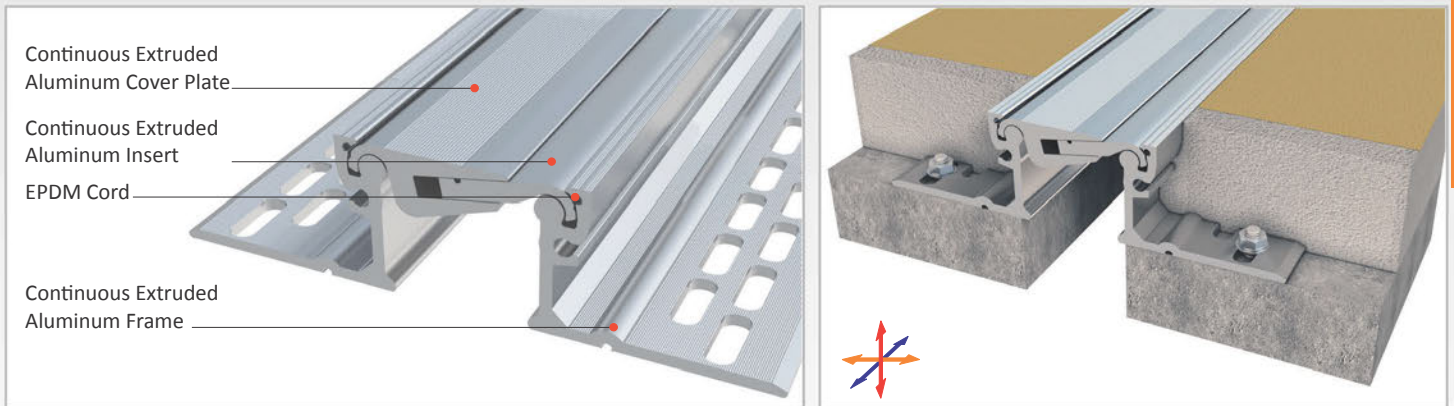

AS A225 profile is particularly designed for areas with heavy vehicle traffic. Pure metal structure characterizes AS A225 as a hardwearing & maintenance free profile. Hinged profile system and freely moving center pieces let the profile to meet displacements in 3 directions. Striated profile surface prevents slipping while the EPDM cords placed between the profiles eliminate metal stroking noise and minimize liquid leakage risk. Quite wide designed punched base frame lets the profile to be installed in an easy, quick and secured way. As pure metal profiles can not function in very narrow gaps, AS A225 – 030 profile with elastomeric gasket is designed and can be applied to gaps up to 25 mm. For surface mounted applications, AS U235 model is recommended. Profiles are delivered factory-assembled.

- Application Areas** : Indoor & Outdoor / Floor
- Ideal for** : Factories, Warehouses, Car Parks, Airports, Shopping Malls, Commercial & Public Buildings etc.
- Material** : Mill Finish Aluminum (Anodizing optional), EPDM Cord; EPDM Gasket ( Only AS A225-030 )
- Aluminum Alloy** : 6063 AA-USA / EN AW 6063
- Optional Supplies** : Fire Barrier, Waterproof EPDM membrane

\* Visuals are representative and the profile configuration may differ depending on the characteristics requested.

LOCATION	MODEL	GAP (Fb) mm	HEIGHT (H) MM	OVERALL WIDTH (B) mm	VISIBLE WIDTH (S) mm	MOVEMENT (W) mm	LOAD CAPACITY	STANDARD LENGTH (mt)
Floor to Floor	AS A225-025	25	30 / 38 / 50 / 70	170	55	+10 / -5	25 kN  120 kN	3
	AS A225-035	35	30 / 38 / 50 / 70	183	68	± 5	25 kN  300 kN	3
	AS A225-050	50	30 / 38 / 50 / 70	195	80	± 8	70 kN  300 kN	3
	AS A225-070	70	30 / 38 / 50 / 70	215	100	± 10	70 kN  300 kN	3
	AS A225-100	100	30 / 38 / 50 / 70	245	130	± 14	70 kN  300 kN	3
	AS A225-150	150	65	340	206	± 25	65 kN  300 kN	3