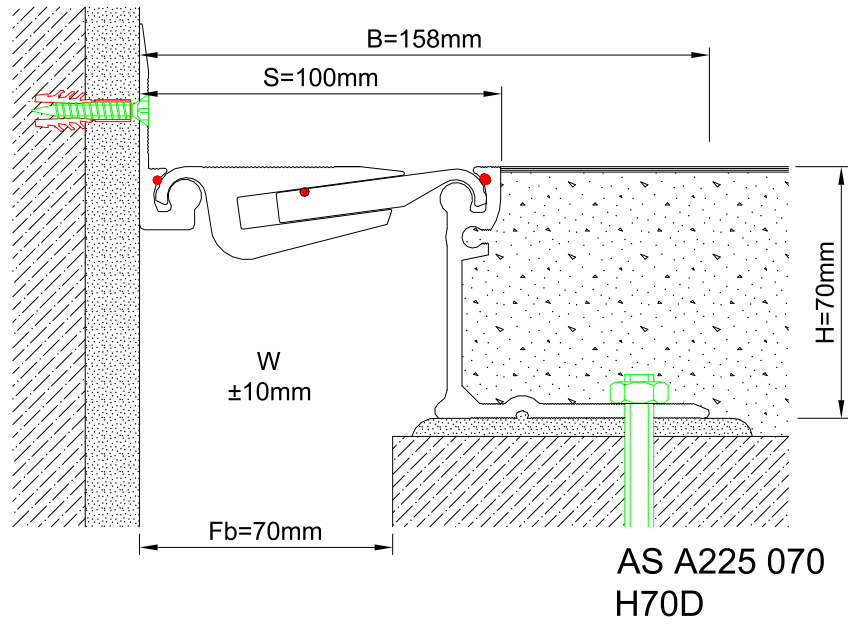

AS A225 profile is particularly designed for areas with heavy vehicle traffic. Pure metal structure characterizes AS A225 as a hardwearing & maintenance free profile. Hinged profile system and freely moving center pieces let the profile to meet displacements in 3 directions. Striated profile surface prevents slipping while the EPDM cords placed between the profiles eliminate metal stroking noise and minimize liquid leakage risk. Quite wide designed punched base frame lets the profile to be installed in an easy, quick and secured way. As pure metal profiles can not function in very narrow gaps, AS A225 – 030 profile with elastomeric gasket is designed and can be applied to gaps up to 25 mm. For surface mounted applications, AS U235 model is recommended. Profiles are delivered factory-assembled.

\* Visuals are representative and the profile configuration may differ depending on the characteristics requested.

LOCATION	MODEL	GAP (Fb) mm	HEIGHT (H) MM	OVERALL WIDTH (B) mm	VISIBLE WIDTH (S) mm	MOVEMENT (W) mm	LOAD CAPACITY	STANDARD LENGTH (mt)
Floor to Floor	AS A225-025	25	30 / 38 / 50 / 70	170	55	+10 / -5	25 kN  120 kN	3
	AS A225-035	35	30 / 38 / 50 / 70	183	68	± 5	25 kN  300 kN	3
	AS A225-050	50	30 / 38 / 50 / 70	195	80	± 8	70 kN  300 kN	3
	AS A225-070	70	30 / 38 / 50 / 70	215	100	± 10	70 kN  300 kN	3
	AS A225-100	100	30 / 38 / 50 / 70	245	130	± 14	70 kN  300 kN	3
	AS A225-150	150	65	340	206	± 25	65 kN  300 kN	3

Note: Please ask for different sizes

Profil No Profile Number	AS A225 070	AS A225 070K
Fb (mm)	70	70
H (mm)	yaklaşık approx.	70
W± (mm)	yaklaşık approx.	±10
Renk Color	Alüminyum: Natürel, Filtler: Siyah Aluminium: Natural, Inserts: Black	
Malzeme Material	Alüminyum, EPDM Kauçuk Aluminium, EPDM Rubber	
Standart Uzunluk Standard Length	3	
Yükleme Kapasitesi Load-Bearing Capacity	70kN 	300kN 