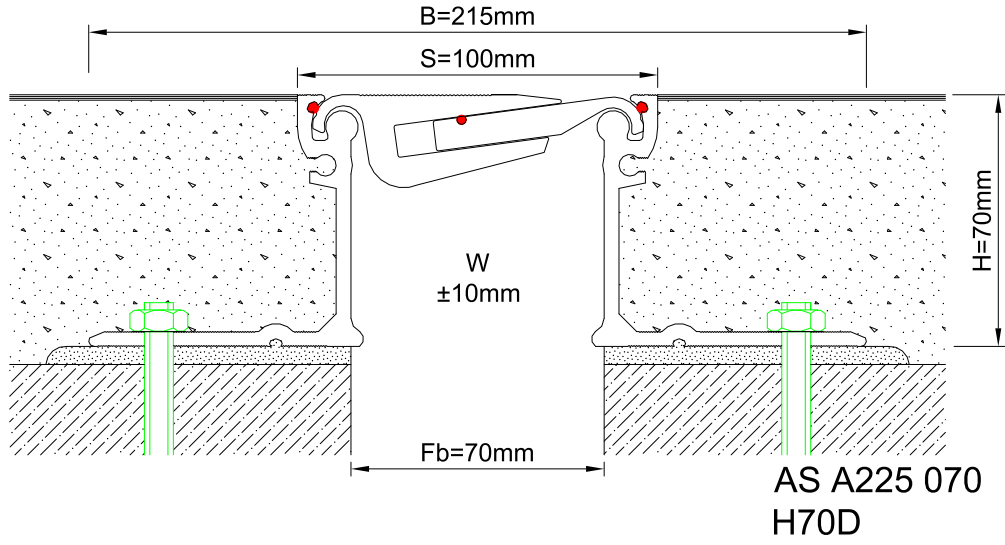

AS A225 profile is particularly designed for areas with heavy vehicle traffic. Pure metal structure characterizes AS A225 as a hardwearing & maintenance free profile. Hinged profile system and freely moving center pieces let the profile to meet displacements in 3 directions. Striated profile surface prevents slipping while the EPDM cords placed between the profiles eliminate metal stroking noise and minimize liquid leakage risk. Quite wide designed punched base frame lets the profile to be installed in an easy, quick and secured way. As pure metal profiles can not function in very narrow gaps, AS A225 – 030 profile with elastomeric gasket is designed and can be applied to gaps up to 25 mm. For surface mounted applications, AS U235 model is recommended. Profiles are delivered factory-assembled.

\* Visuals are representative and the profile configuration may differ depending on the characteristics requested.

LOCATION	MODEL	GAP (Fb) mm	HEIGHT (H) MM	OVERALL WIDTH (B) mm	VISIBLE WIDTH (S) mm	MOVEMENT (W) mm	LOAD CAPACITY	STANDARD LENGTH (mt)
Floor to Floor	AS A225-025	25	30 / 38 / 50 / 70	170	55	+10 / -5	25 kN  120 kN	3
	AS A225-035	35	30 / 38 / 50 / 70	183	68	± 5	25 kN  300 kN	3
	AS A225-050	50	30 / 38 / 50 / 70	195	80	± 8	70 kN  300 kN	3
	AS A225-070	70	30 / 38 / 50 / 70	215	100	± 10	70 kN  300 kN	3
	AS A225-100	100	30 / 38 / 50 / 70	245	130	± 14	70 kN  300 kN	3
	AS A225-150	150	65	340	206	± 25	65 kN  300 kN	3

Note: Please ask for different sizes

Profil No Profile Number	AS A225 070	AS A225 070K
Fb (mm)	70	70
H (mm)	yaklaşık approx.	70
W± (mm)	yaklaşık approx.	±10
Renk Color	Alüminyum: Natürel, Filtler: Siyah Aluminium: Natural, Inserts: Black	
Malzeme Material	Alüminyum, EPDM Kauçuk Aluminium, EPDM Rubber	
Standart Uzunluk Standard Length	3	
Yükleme Kapasitesi Load-Bearing Capacity	70kN 	300kN 